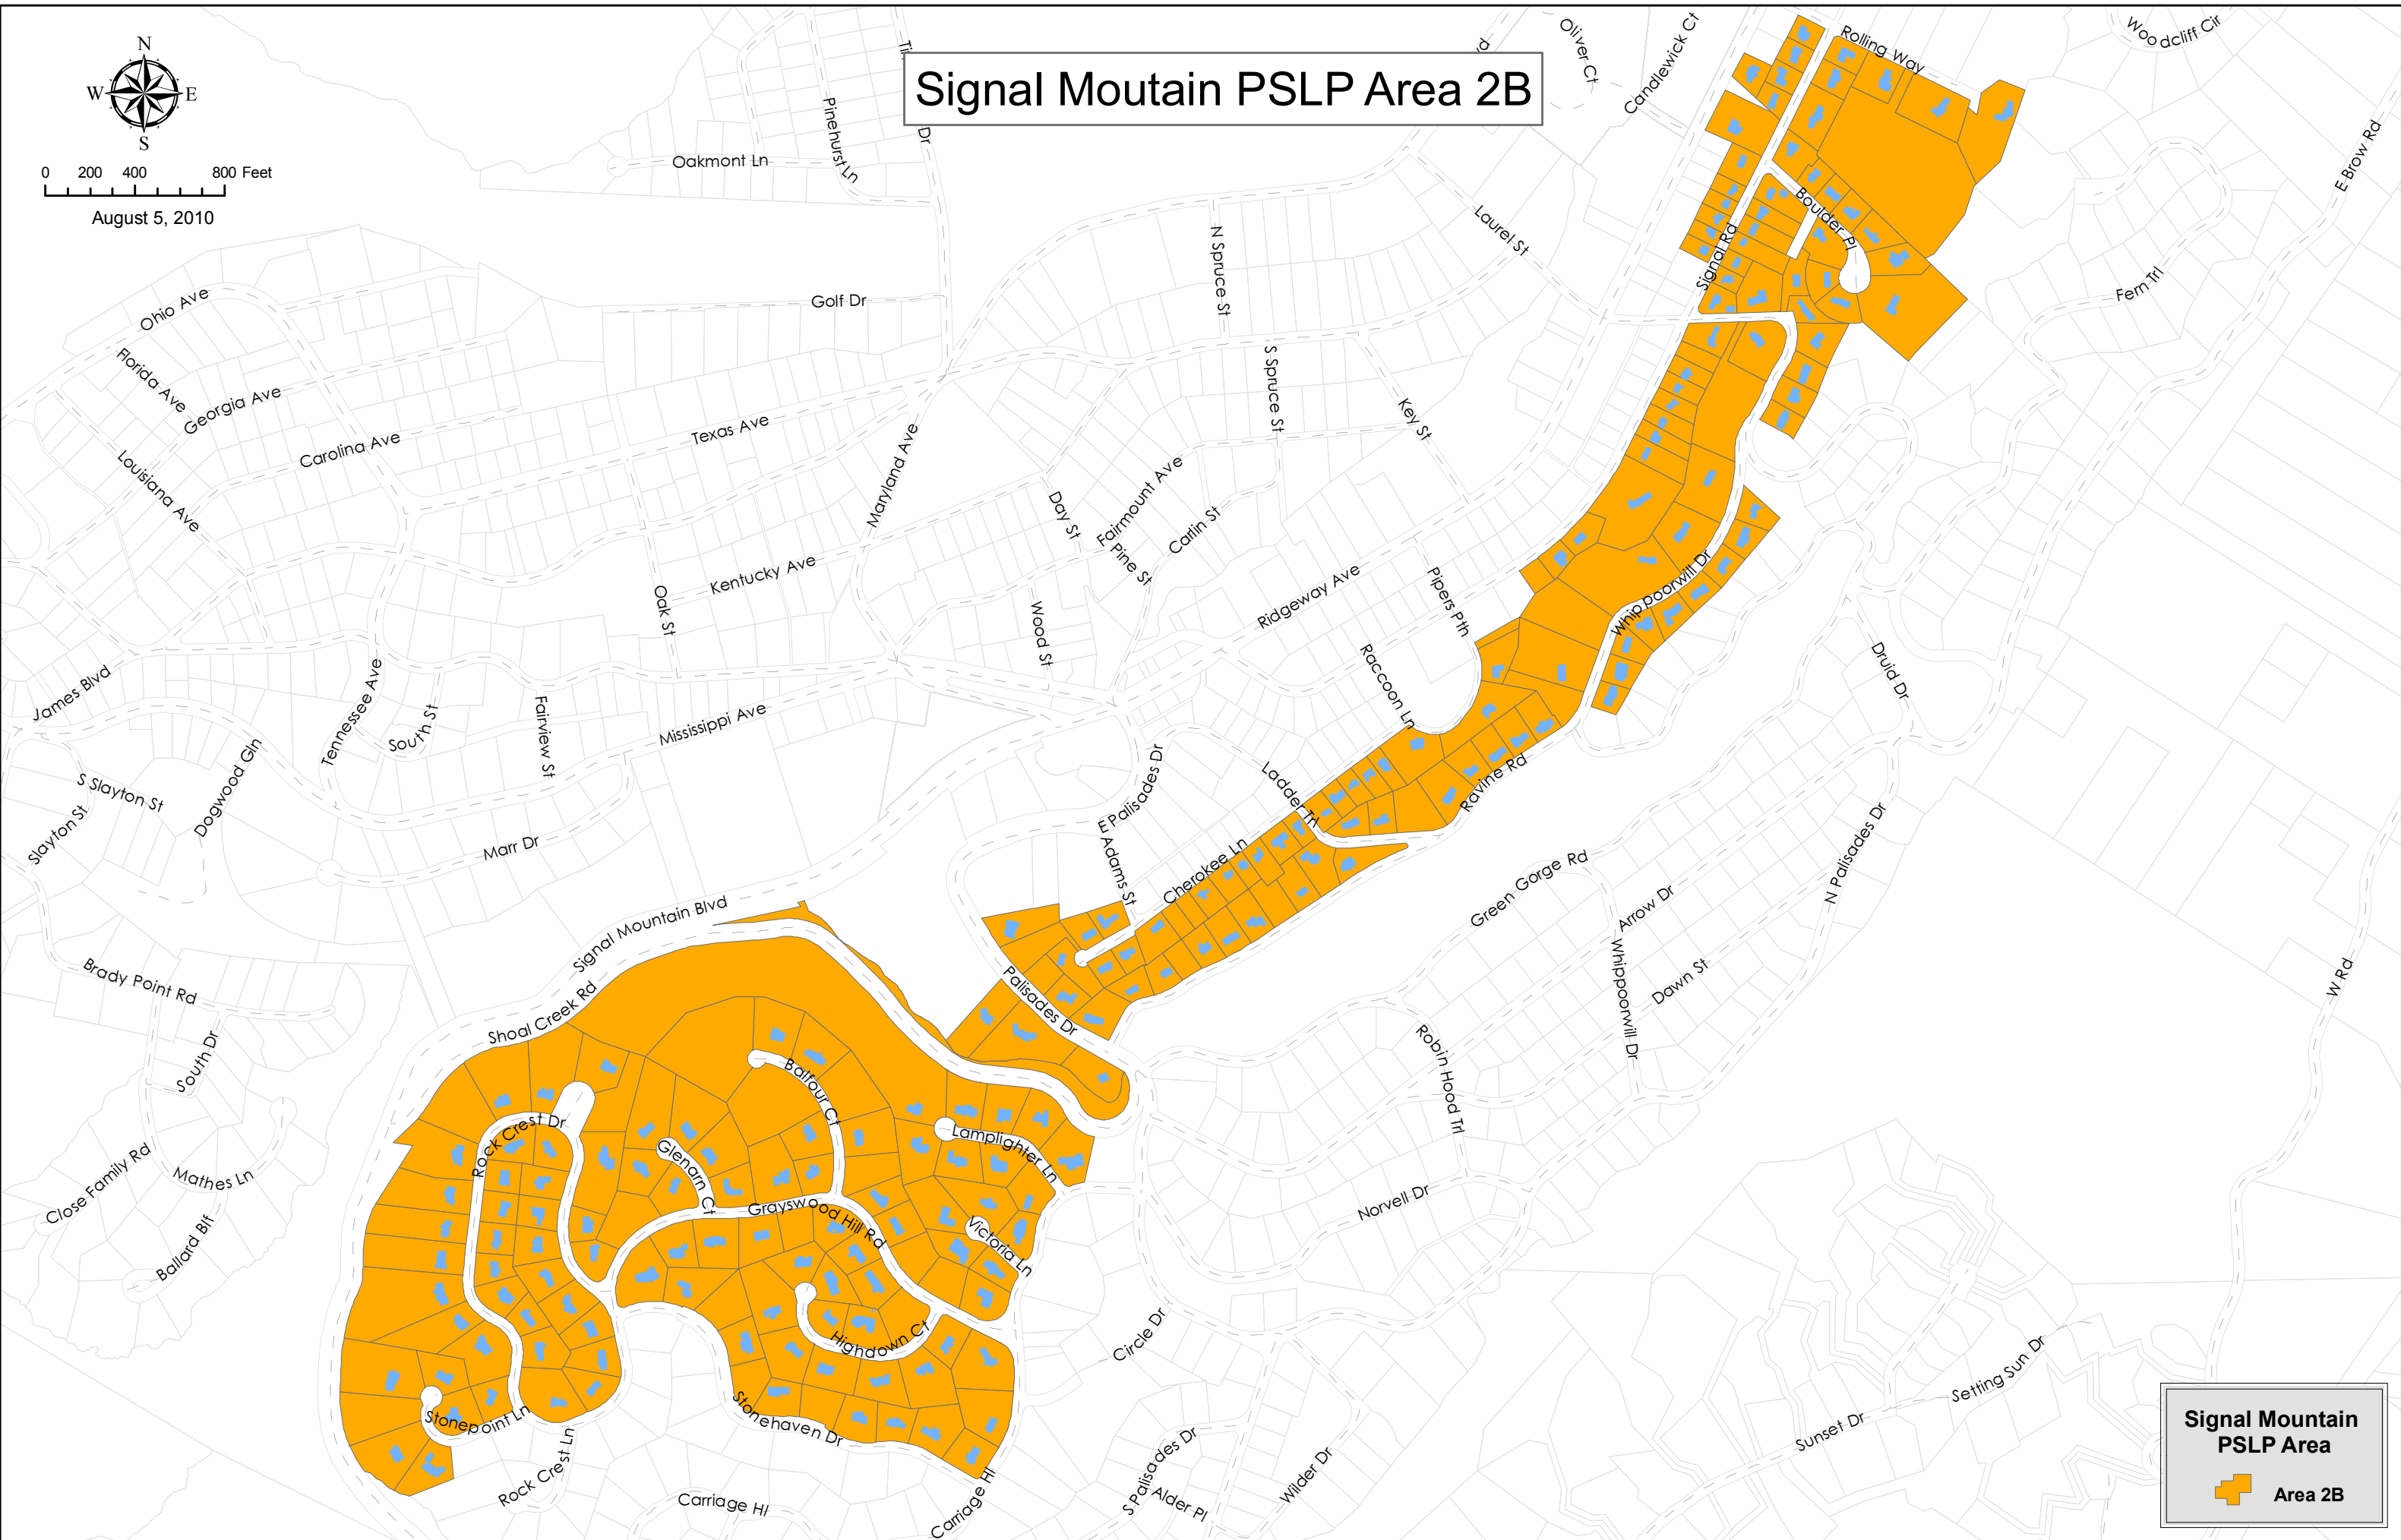

0 200 400 800 Feet

August 5, 2010

Signal Mountain PSLP Area 2B

**Signal Mountain
PSLP Area**

 **Area 2B**