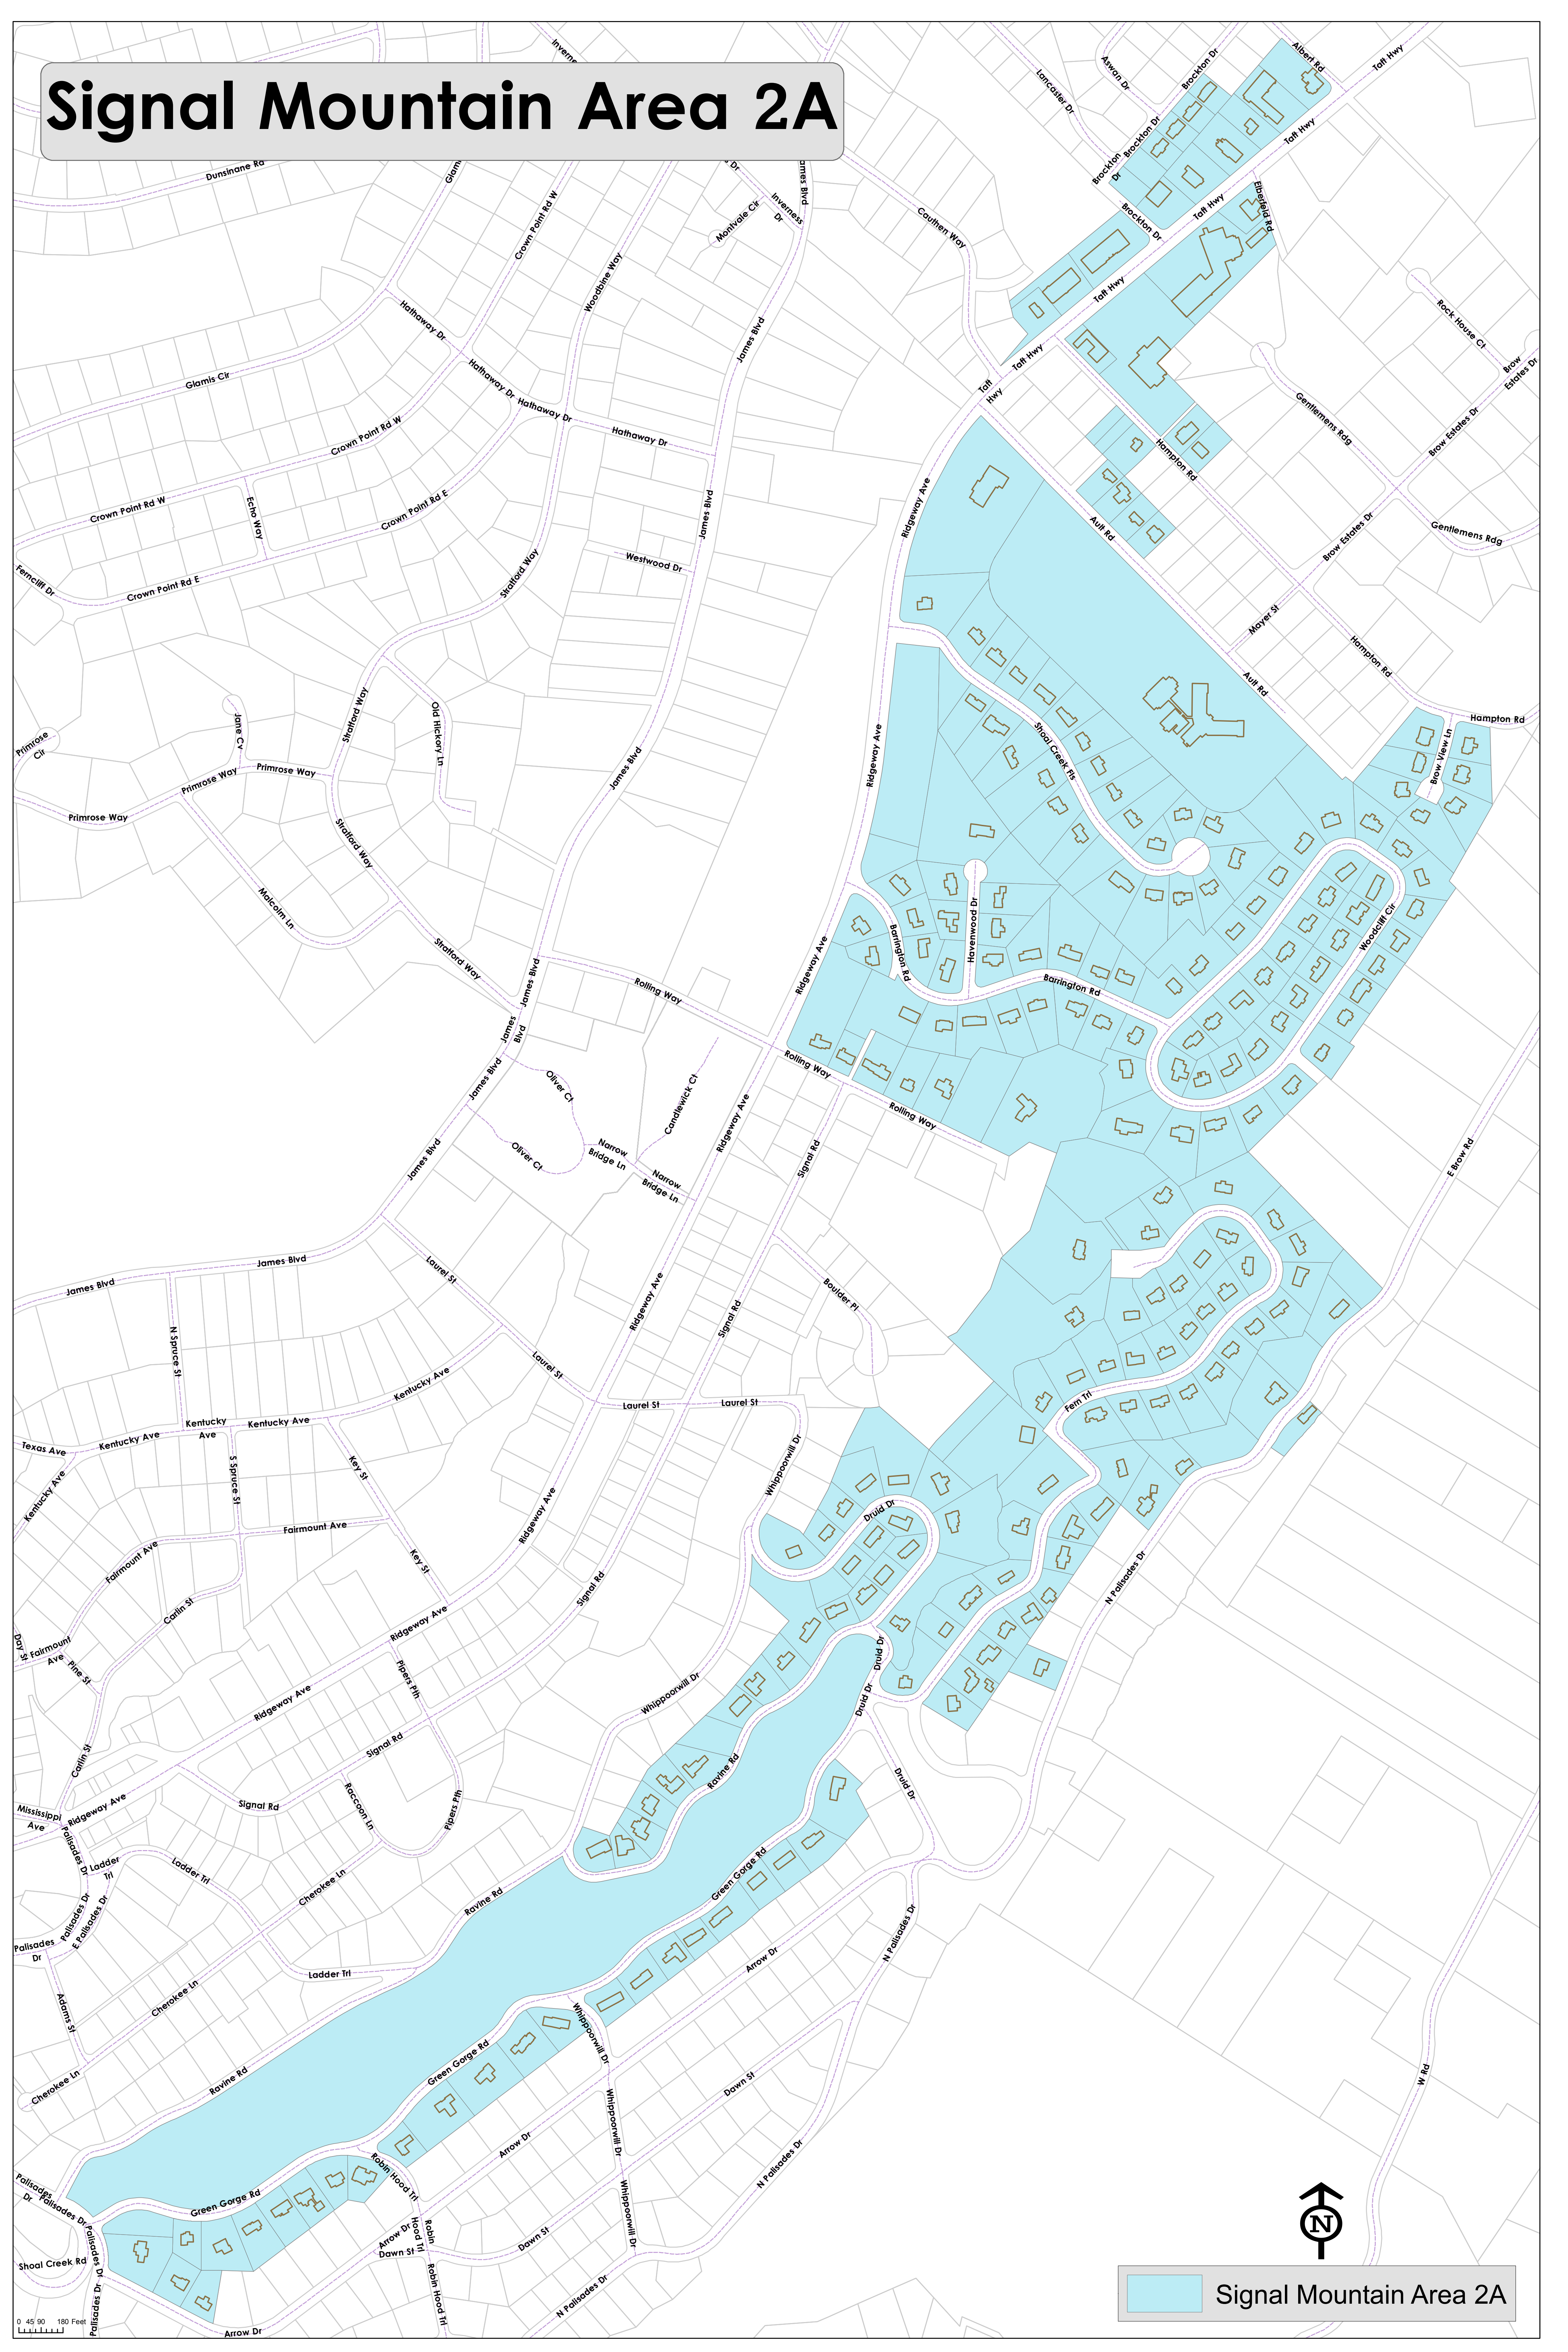

Signal Mountain Area 2A

Signal Mountain Area 2A

0 45 90 180 Feet